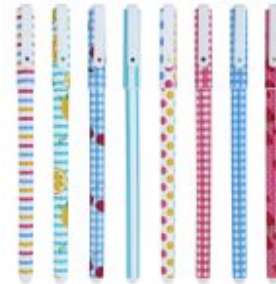

PENS WITH FRUIT CHARMS

SKU: 38Q1-3090-00-000

UPC: 068488085704

Min. Order: 18

Inner Quantity: 18

Master Quantity: 72

[Website Link](#)

PENS WITH FRUIT PATTERNED WRAP, 8 PACK